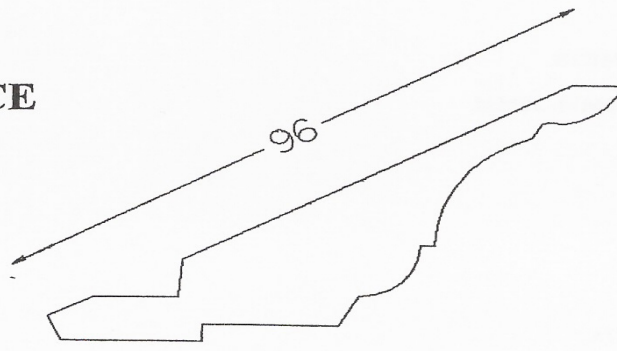

ROCHDALE WOOD PRODUCTS

Cornice & Pelmet

D6 Fieldhouse Ind Est.
Fieldhouse Rd,
Rochdale. OL12 0AA

Tel 01706 341 913
Fax 01706 655 740
Web www.rochdalewood.co.uk

CORNICE

PATTERN C

PATTERN A

PATTERN A

PATTERN B

PATTERN C

PATTERN D

←17→

←18→

←18→

←20→

LIGHT PELMETS