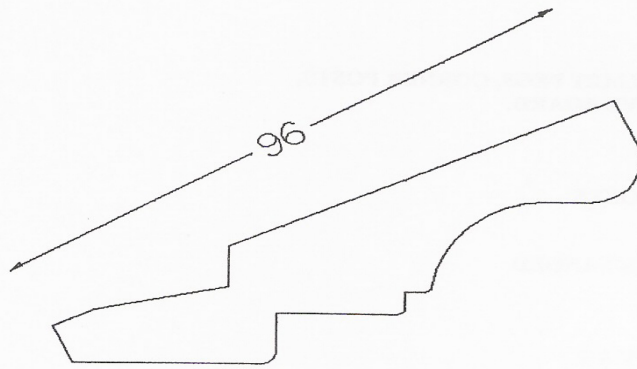

ROCHDALE WOOD PRODUCTS

Cornice & Pelmet

D6 Fieldhouse Ind Est.
Fieldhouse Rd,
Rochdale. OL12 0AA

Tel 01706 341 913
Fax 01706 655 740
Web www.rochdalewood.co.uk

CORNICE

PATTERN C

PATTERN A

PATTERN A

PATTERN B

PATTERN C

PATTERN D

←17→

←18→

←18→

←20→

LIGHT PELMETS