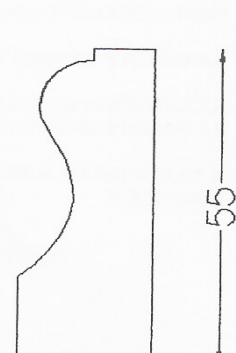

ROCHDALE WOOD PRODUCTS

Cornice & Pelmet

D6 Fieldhouse Ind Est.
Fieldhouse Rd,
Rochdale. OL12 0AA

Tel 01706 341 913
Fax 01706 655 740
Web www.rochdalewood.co.uk

CORNICE

PATTERN C

PATTERN A

PATTERN A

PATTERN B

PATTERN C

PATTERN D

←17→

←18→

←18→

←20→

LIGHT PELMETS