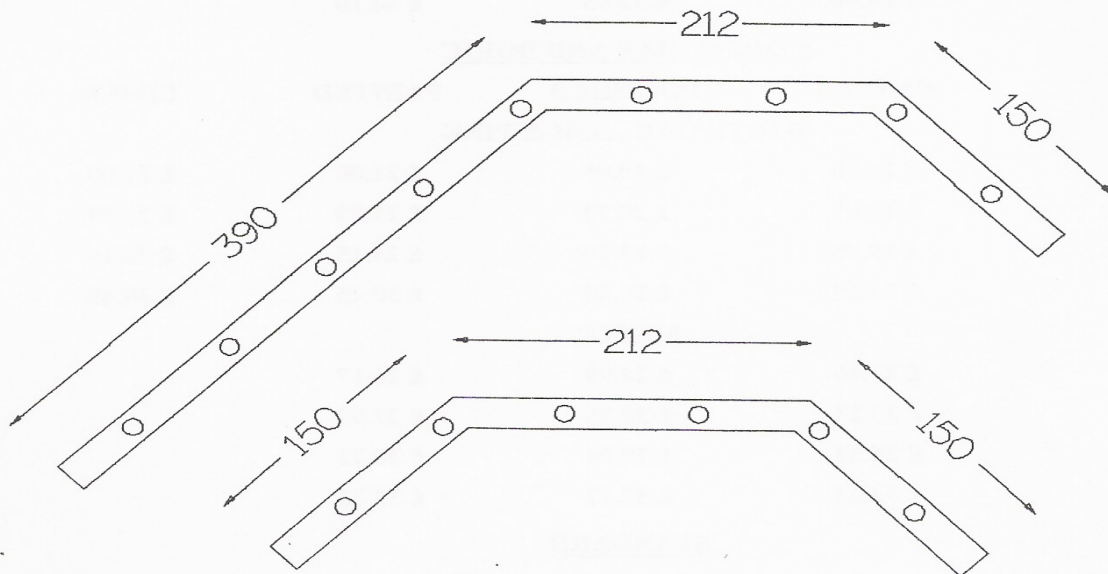

ROCHDALE WOOD PRODUCTS

Gallery Rails

D6 Fieldhouse Ind Est.
Fieldhouse Rd,
Rochdale. OL12 0AA

Tel 01706 341 913
Fax 01706 655 740
Web www.rochdalewood.co.uk

PATTERN A GALLERY RAIL

STANDARD SIZE BASE QUADRANT

STANDARD SIZE WALL QUADRANT