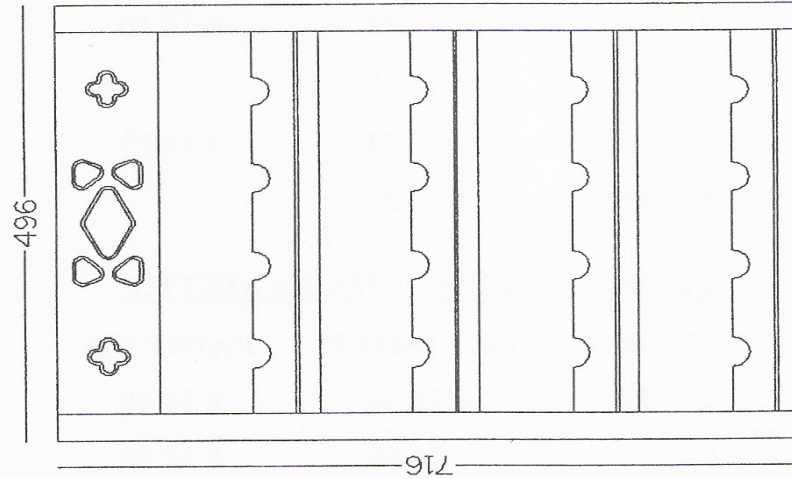

Wine Racks

D6 Fieldhouse Ind Est.
Fieldhouse Rd,
Rochdale. OL12 0AA

Tel 01706 341 913
Fax 01706 655 740
Web www.rochdalewood.co.uk

WINE RACK FRAME FASCIA PATTERN A

WINE RACK FRAME 496mm

WINE RACK FRAME 296mm