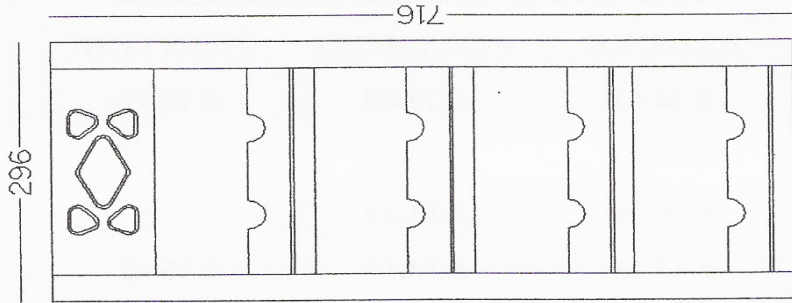

Wine Racks

D6 Fieldhouse Ind Est.
Fieldhouse Rd,
Rochdale. OL12 0AA

Tel 01706 341 913
Fax 01706 655 740
Web www.rochdalewood.co.uk

WINE RACK FRAME FASCIA PATTERN A

WINE RACK FRAME 496mm

WINE RACK FRAME 296mm